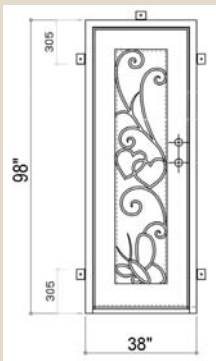

CUSTOM DOOR PROGRAM

If you can dream it, we can build it.

Choose or create your Design

Let us deliver the door of your dreams. So where do you start? Contact Iron Doors Unlimited to find your nearest distributor and we will work to create the product of your dreams. Go to www.irondoorsunlimited.com/custom-doors and start dreaming or send us an email with your questions and design ideas to customdoors@idupro.com.