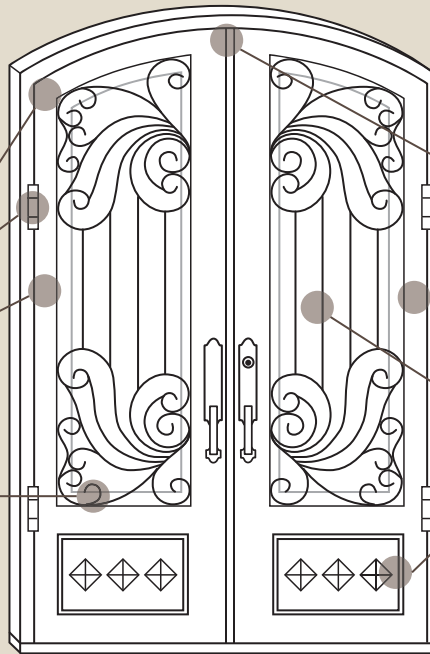

## Unparalleled Craftsmanship

-  Weather stripping around each door and glass panel
-  Heavy duty hinges with grease fittings
-  Highest quality 12 gauge steel (superior to 14 or 16 gauge)
-  Hand forged 5/8" scrollwork
-  Top and bottom flush bolt system locks in dormant door
-  Door panels are 2" thick and are foam injected for insulation
-  Tempered double pane 5/8" insulated glass
-  7-step hand painted finishing process

# Bella Luce™

Introducing Bella Luce - a fixed glass true divided five-lite door, and a handsome design choice for stunning entrances. Simple, clean lines create a natural transition from outside to inside.