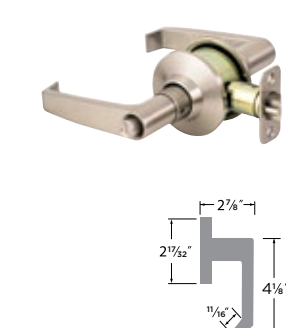

Cedar HC Cylindrical Lever Grade 3

15 Satin Nickel

PASSAGE	CD101-HC
PRIVACY	CD102-HC
DUMMY	CD100-HC
ENTRY	CD 107-HC