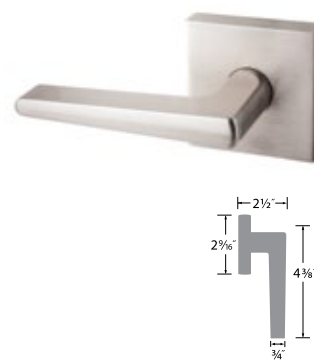

Basel Lever

- 15 Satin Nickel
- 11P Vintage Bronze
- 26 Polished Chrome

PASSAGE	BS101
PRIVACY	BS102
DUMMY	BS100
HANDLESET TRIM	BS100-H