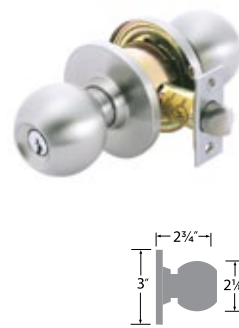

Grade 2 Cylindrical Knobset

26D Satin Chrome

PASSAGE	GT101
PRIVACY	GT102
ENTRY	GT107
STOREROOM	GT105
CLASSROOM	GT108