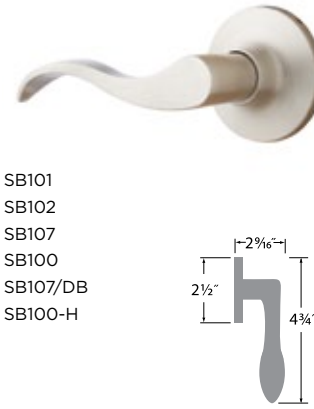

Snowbird Lever

- 15 Satin Nickel
- 11P Vintage Bronze
- 15A Antique Nickel

PASSAGE SB101
PRIVACY SB102
ENTRY SB107
DUMMY SB100
ENTRY-DEADBOLT COMBO SB107/DB
HANDLESET INTERIOR TRIM SB100-H