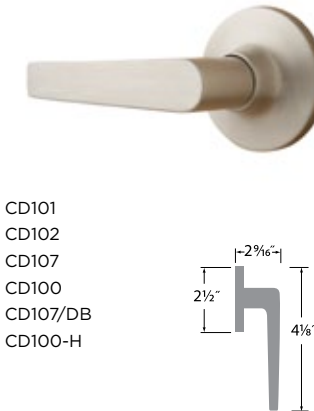

Cedar Lever

- 15 Satin Nickel
- 10B Oil-Rubbed Bronze
- 11P Vintage Bronze
- 3 Polished Brass

PASSAGE CD101
PRIVACY CD102
ENTRY CD107
DUMMY CD100
ENTRY-DEADBOLT COMBO CD107/DB
HANDLESET INTERIOR TRIM CD100-H