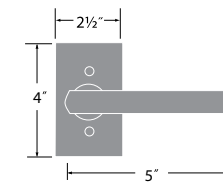

Logan Lever

■ 11P Vintage Bronze
■ NI Nickel

PASSAGE LN101

PRIVACY LN102

DUMMY LN100

DOUBLE DUMMY LN100-2