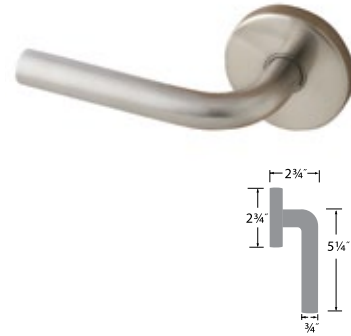

**Juneau Lever**

- 32D Satin Stainless
- 26 Polished Chrome

PASSAGE	JU101
PRIVACY	JU102
DUMMY	JU100
HANDLESET TRIM	JU100-H

**Oslo Lever**

- 32D Satin Stainless

PASSAGE	OS101
PRIVACY	OS102
DUMMY	OS100

**Torino Lever**