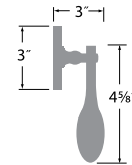

ELEGANCE SERIES

Featuring solid built components, classic designs, and rich materials, Sure-Loc elegance hardware adds a level of sophistication to custom built homes.

Topaz Lever

- 15 Satin Nickel
- FBL Flat Black
- 11P Vintage Bronze

PASSAGE	TZ101
PRIVACY	TZ102
ENTRY	TZ107
DUMMY	TZ100
ENTRY-DEADBOLT COMBO	TZ107/DB
HANDLESET INTERIOR TRIM	TZ100-H