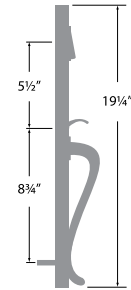

RUSTIC SERIES

Ridgecrest bronze is an elevated line of heavy-duty hardware that is enhanced by a natural, rustic design. The forgings feature a touch of natural pitting and surface variations which give each piece its own unique look.

Wasatch Handleset

Specify interior trim:
Sandstone Lever or Slickrock Knob

■ 11P Vintage Bronze

WASATCH HANDLESET SANDSTONE LEVER

INTERIOR RIGHT HAND WS507-SSRH

WASATCH HANDLESET SANDSTONE LEVER

INTERIOR LEFT HAND WS507-SSLH

WASATCH HANDLESET SLICKROCK KNOB

INTERIOR WS507-SR

WASATCH DUMMY

HANDLESET WS500