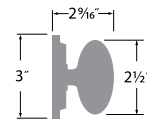

Canyon Knob

- 15 Satin Nickel
- 11P Vintage Bronze

PASSAGE	CY101
PRIVACY	CY102
ENTRY	CY107
DUMMY	CY100
HANDLESET INTERIOR TRIM	CY100-H

Aspen Handleset

- 15 Satin Nickel
- FBL Flat Black
- 11P Vintage Bronze

KEYED HANDLESET	AN507
DUMMY HANDLESET	AN500