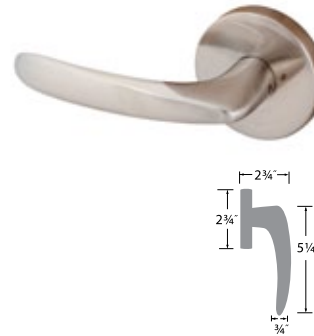

Torino Lever

- 15 Satin Nickel
- 26 Polished Chrome

PASSAGE	TR101
PRIVACY	TR102
DUMMY	TR100
HANDLESET TRIM	TR100-H