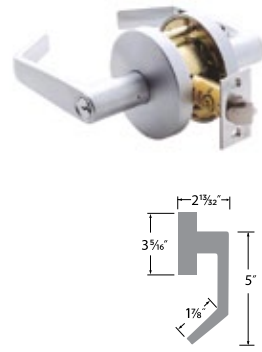

Jackson Grade 2 Cylindrical Lever

26D Satin Chrome

PASSAGE	JK101
PRIVACY	JK102
DUMMY	JK100
ENTRY	JK107
STOREROOM	JK105
CLASSROOM	JK108