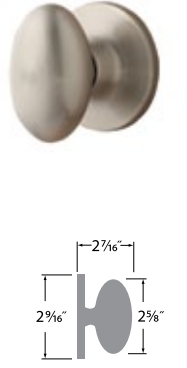

Arapaho Knob

- 15 Satin Nickel
- 10B Oil-Rubbed Bronze
- FBL Flat Black
- 11P Vintage Bronze
- 15A Antique Nickel

PASSAGE AR101
PRIVACY AR102
ENTRY AR107
DUMMY AR100
ENTRY-DEADBOLT COMBO AR107/DB
HANDLESET INTERIOR TRIM AR100-H