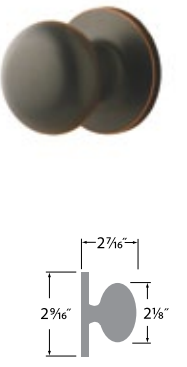

Durango Knob

- 15 Satin Nickel
- 10B Oil-Rubbed Bronze
- 11P Vintage Bronze
- 3 Polished Brass
- 15A Antique Nickel
- 26 Polished Chrome

PASSAGE DU101
PRIVACY DU102
ENTRY DU107
DUMMY DU100
ENTRY-DEADBOLT COMBO DU107/DB
HANDLESET INTERIOR TRIM DU100-H