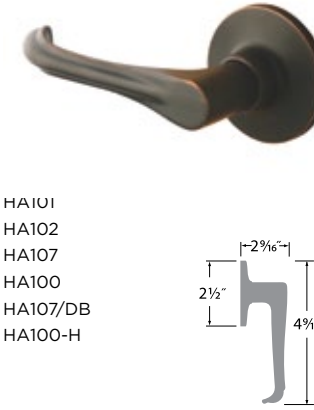

Helena Lever

- 15 Satin Nickel
- 10B Oil-Rubbed Bronze
- 11P Vintage Bronze
- 3 Polished Brass

PASSAGE HA101
PRIVACY HA102
ENTRY HA107
DUMMY HA100
ENTRY-DEADBOLT COMBO HA107/DB
HANDLESET INTERIOR TRIM HA100-H