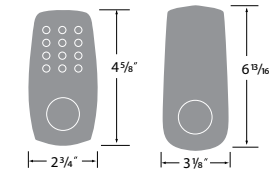

Electronic Deadbolt Grade 2

- 15 Satin Nickel
- 11P Vintage Bronze

SINGLE CYLINDER DEADBOLT DK201

Operates on four "AA" batteries, no hard wiring required
Warning light and sound to indicate low batteries
Optional auto locking function
Illuminated ten digit keypad
Entry codes can be four to six digits
Programmable up to ten entry codes
Automatic bolt throwing direction for LH or RH door swings
Single touch locking
Key operable
25 year mechanical and one year electronic warranty