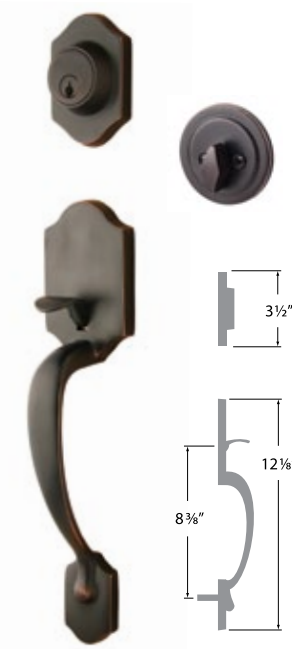

**Alta Handleset**

- 15 Satin Nickel
- 10B Oil-Rubbed Bronze
- FBL Flat Black
- 11P Vintage Bronze
- 3 Polished Brass
- 15A Antique Nickel
- 26 Polished Chrome
- PVD Lifetime Brass

KEYED HANDLESET AT507  
DUMMY HANDLESET AT500

**Coral Handleset**

- 15 Satin Nickel
- 10B Oil-Rubbed Bronze
- 11P Vintage Bronze
- PVD Lifetime Brass

KEYED HANDLESET CR507  
DUMMY HANDLESET CR500

**Contemporary Deadbolt**

- 15 Satin Nickel
- 10B Oil-Rubbed Bronze
- FBL Flat Black
- 11P Vintage Bronze
- 32D Satin Stainless
- 3 Polished Brass
- 15A Antique Nickel
- 26 Polished Chrome
- PVD Lifetime Brass

SINGLE CYLINDER DEADBOLT DB201

- 15 Satin Nickel
- 10B Oil-Rubbed Bronze
- FBL Flat Black
- 11P Vintage Bronze
- 3 Polished Brass

DOUBLE CYLINDER DEADBOLT DB202

**Helena Lever**

- 15 Satin Nickel
- 10B Oil-Rubbed Bronze
- 11P Vintage Bronze
- 3 Polished Brass