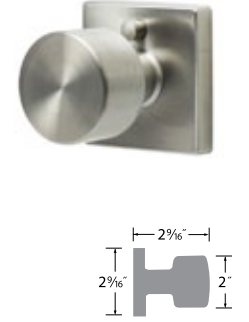

Bergen Knob-Square

- 32D Satin Stainless
- 11P Vintage Bronze
- 26 Polished Chrome

PASSAGE	BG101-SQ
PRIVACY	BG102-SQ
DUMMY	BG100-SQ
HANDLESET TRIM	BG100-HSQ

Stockholm Handleset

- 11P Vintage Bronze
- 32D Satin Stainless

KEYED HANDLESET	SH507
DUMMY HANDLESET	SH500