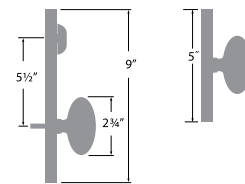

RUSTIC SERIES

Ridgecrest bronze is an elevated line of heavy-duty hardware that is enhanced by a natural, rustic design. The forgings feature a touch of natural pitting and surface variations which give each piece its own unique look.

Wasatch Handleset

Specify interior trim:
Sandstone Lever or Slickrock Knob

■ 11P Vintage Bronze

WASATCH HANDLESET SANDSTONE LEVER

INTERIOR RIGHT HAND WS507-SSRH

WASATCH HANDLESET SANDSTONE LEVER

INTERIOR LEFT HAND WS507-SSLH

WASATCH HANDLESET SLICKROCK KNOB

INTERIOR WS507-SR

WASATCH DUMMY

HANDLESET WS500

Vail Handleset

Interior trim: Logan Lever

■ 11P Vintage Bronze
■ NI Nickel

VAIL HANDLESET LOGAN LEVER

INTERIOR VL507-LN

VAIL DUMMY

HANDLESET VL500

Slickrock Knob

■ 11P Vintage Bronze

PASSAGE SR101

PRIVACY SR102

ENTRY WITH DEADBOLT SR107

DUMMY SR100

DOUBLE DUMMY SR100-2

Logan Lever

■ 11P Vintage Bronze
■ NI Nickel

PASSAGE LN101

PRIVACY LN102

DUMMY LN100

DOUBLE DUMMY LN100-2

Sandstone Lever

■ 11P Vintage Bronze

PASSAGE SS101

PRIVACY SS102

ENTRY WITH DEADBOLT SS107

DUMMY SS100

DOUBLE DUMMY SS100-2

Rustic Deadbolt

■ 11P Vintage Bronze
■ NI Nickel

SINGLE CYLINDER DEADBOLT

DB201-RC