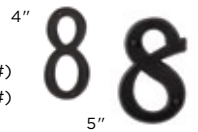

House Numbers

- 4" BLACK ZINC HNZ4 - (ADD HOUSE #)
- 5" BLACK VINYL HNV5 - (ADD HOUSE #)