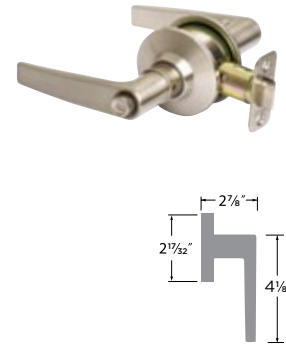

**Grade 2 Deadbolt**

26D Satin Chrome

SINGLE CYLINDER DEADBOLT DB301

**Cedar HS Cylindrical Lever** Grade 3

15 Satin Nickel

PASSAGE	CD101-HS
PRIVACY	CD102-HS
DUMMY	CD100-HS
ENTRY	CD 107-HS

**Cedar HC Cylindrical Lever** Grade 3