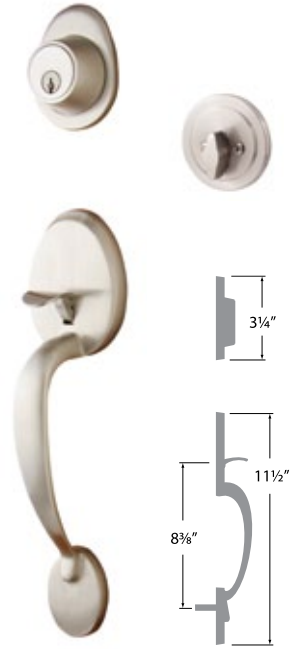

CONTEMPORARY SERIES

Sure-Loc door hardware is priced to satisfy budget-minded homeowners and builders without sacrificing style or quality. Contemporary designs and reliable function complement today's most popular home trends.

Alta Handleset

- 15 Satin Nickel
- 10B Oil-Rubbed Bronze
- FBL Flat Black
- 11P Vintage Bronze
- 3 Polished Brass
- 15A Antique Nickel
- 26 Polished Chrome
- PVD Lifetime Brass

KEYED HANDLESET AT507
DUMMY HANDLESET AT500